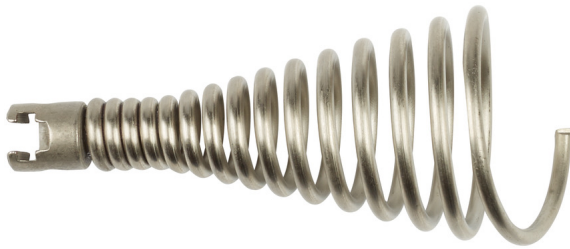

Funnel Retriever M18 -1pc

	Funnel Retriever M18 -1pc
Adapté	Retrieval of loose objects, broken cables. With all Milwaukee coupling end cables.
Conditionné par	1