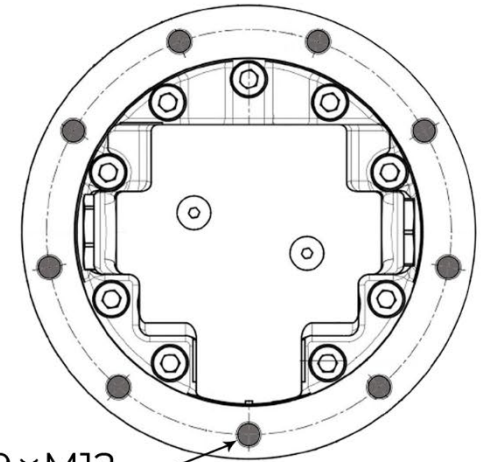

MACHINE SIDE

9xM12
9+9xM12

SPROCKET SIDE

PORT SIZE (BSP)