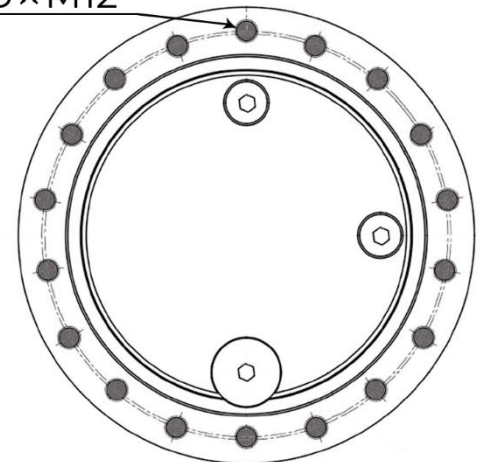

MACHINE SIDE

9xM12
9+9xM12

SPROCKET SIDE

PORT SIZE (BSP)